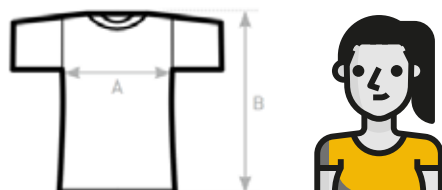

IBERIA EXPERIENCE

PREMIUM INDIAN RIDERS EVENT

IBEX T-SHIRT SIZE TABLE

IBEX MEN T-SHIRT	XS	S	M	L	XL	2XL	3XL	4XL	5XL
A HALF CHEST	45	48	51	54	57	60	63	66	69
B BODY LENGTH FROM NECK POINT	68	70	72	74	76	78	80	82	84

IBEX WOMEN T-SHIRT	XS	S	M	L	XL	2XL	3XL
A HALF CHEST	41	44	47	50	53	56	59
B BODY LENGTH FROM NECK POINT	58	60	62	64	66	68	70