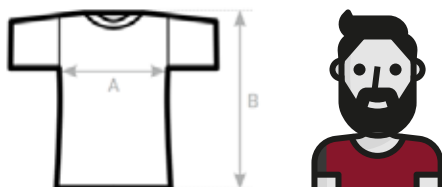

IBERIA EXPERIENCE

PREMIUM INDIAN RIDERS EVENT

IBEX T-SHIRT SIZE TABLE

IBEX MEN T-SHIRT	XS	S	M	L	XL	2XL	3XL	4XL	5XL
A HALF CHEST	45	48	51	54	57	60	63	66	69
B BODY LENGTH FROM NECK POINT	68	70	72	74	76	78	80	82	84

IBEX WOMEN T-SHIRT	XS	S	M	L	XL	2XL	3XL
A HALF CHEST	41	44	47	50	53	56	59
B BODY LENGTH FROM NECK POINT	58	60	62	64	66	68	70